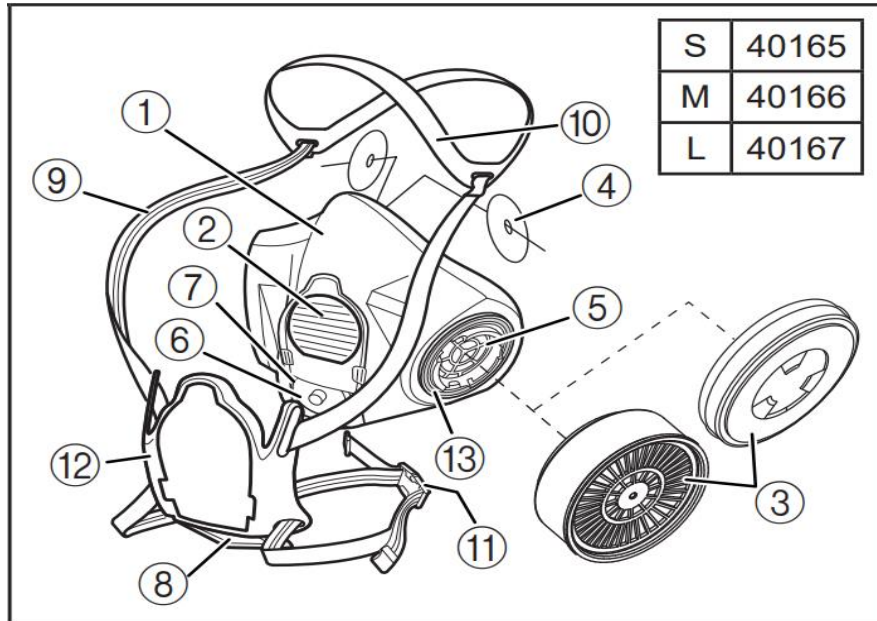

PARTS LIST

No.	Part name	Product code
①	Face blank	-
②	Speech diaphragm	-
③	Filters	Refer to "COMPATIBLE FILTERS"
④	*Inhalation valve	50127
⑤	Inhalation valve seat	-
⑥	*Exhalation valve	50010
⑦	Exhalation valve seat	-
⑧	*Exhalation valve cover	41413
⑨	*Head Harness	
⑩	*Head Band	
⑪	*Buckle	
⑫	*Yoke	50418
⑬	*Gasket	

* = Spare parts available for purchase. (⑧ - ⑫) are not available to be sold separately, only as set of 4141

MATERIALS

Component

Face Blank
Inhalation Valve
Exhalation Valve
Gasket
Head Harness
Head Band
Yoke
Speech Diaphragm

Material

Silicone Rubber
Silicone Rubber
Silicone Rubber
Silicone Rubber
Fabric, Polyacetal
Polyethylene
Polybutylene terephthalate
Polybutylene terephthalate, Polyimide, TPS